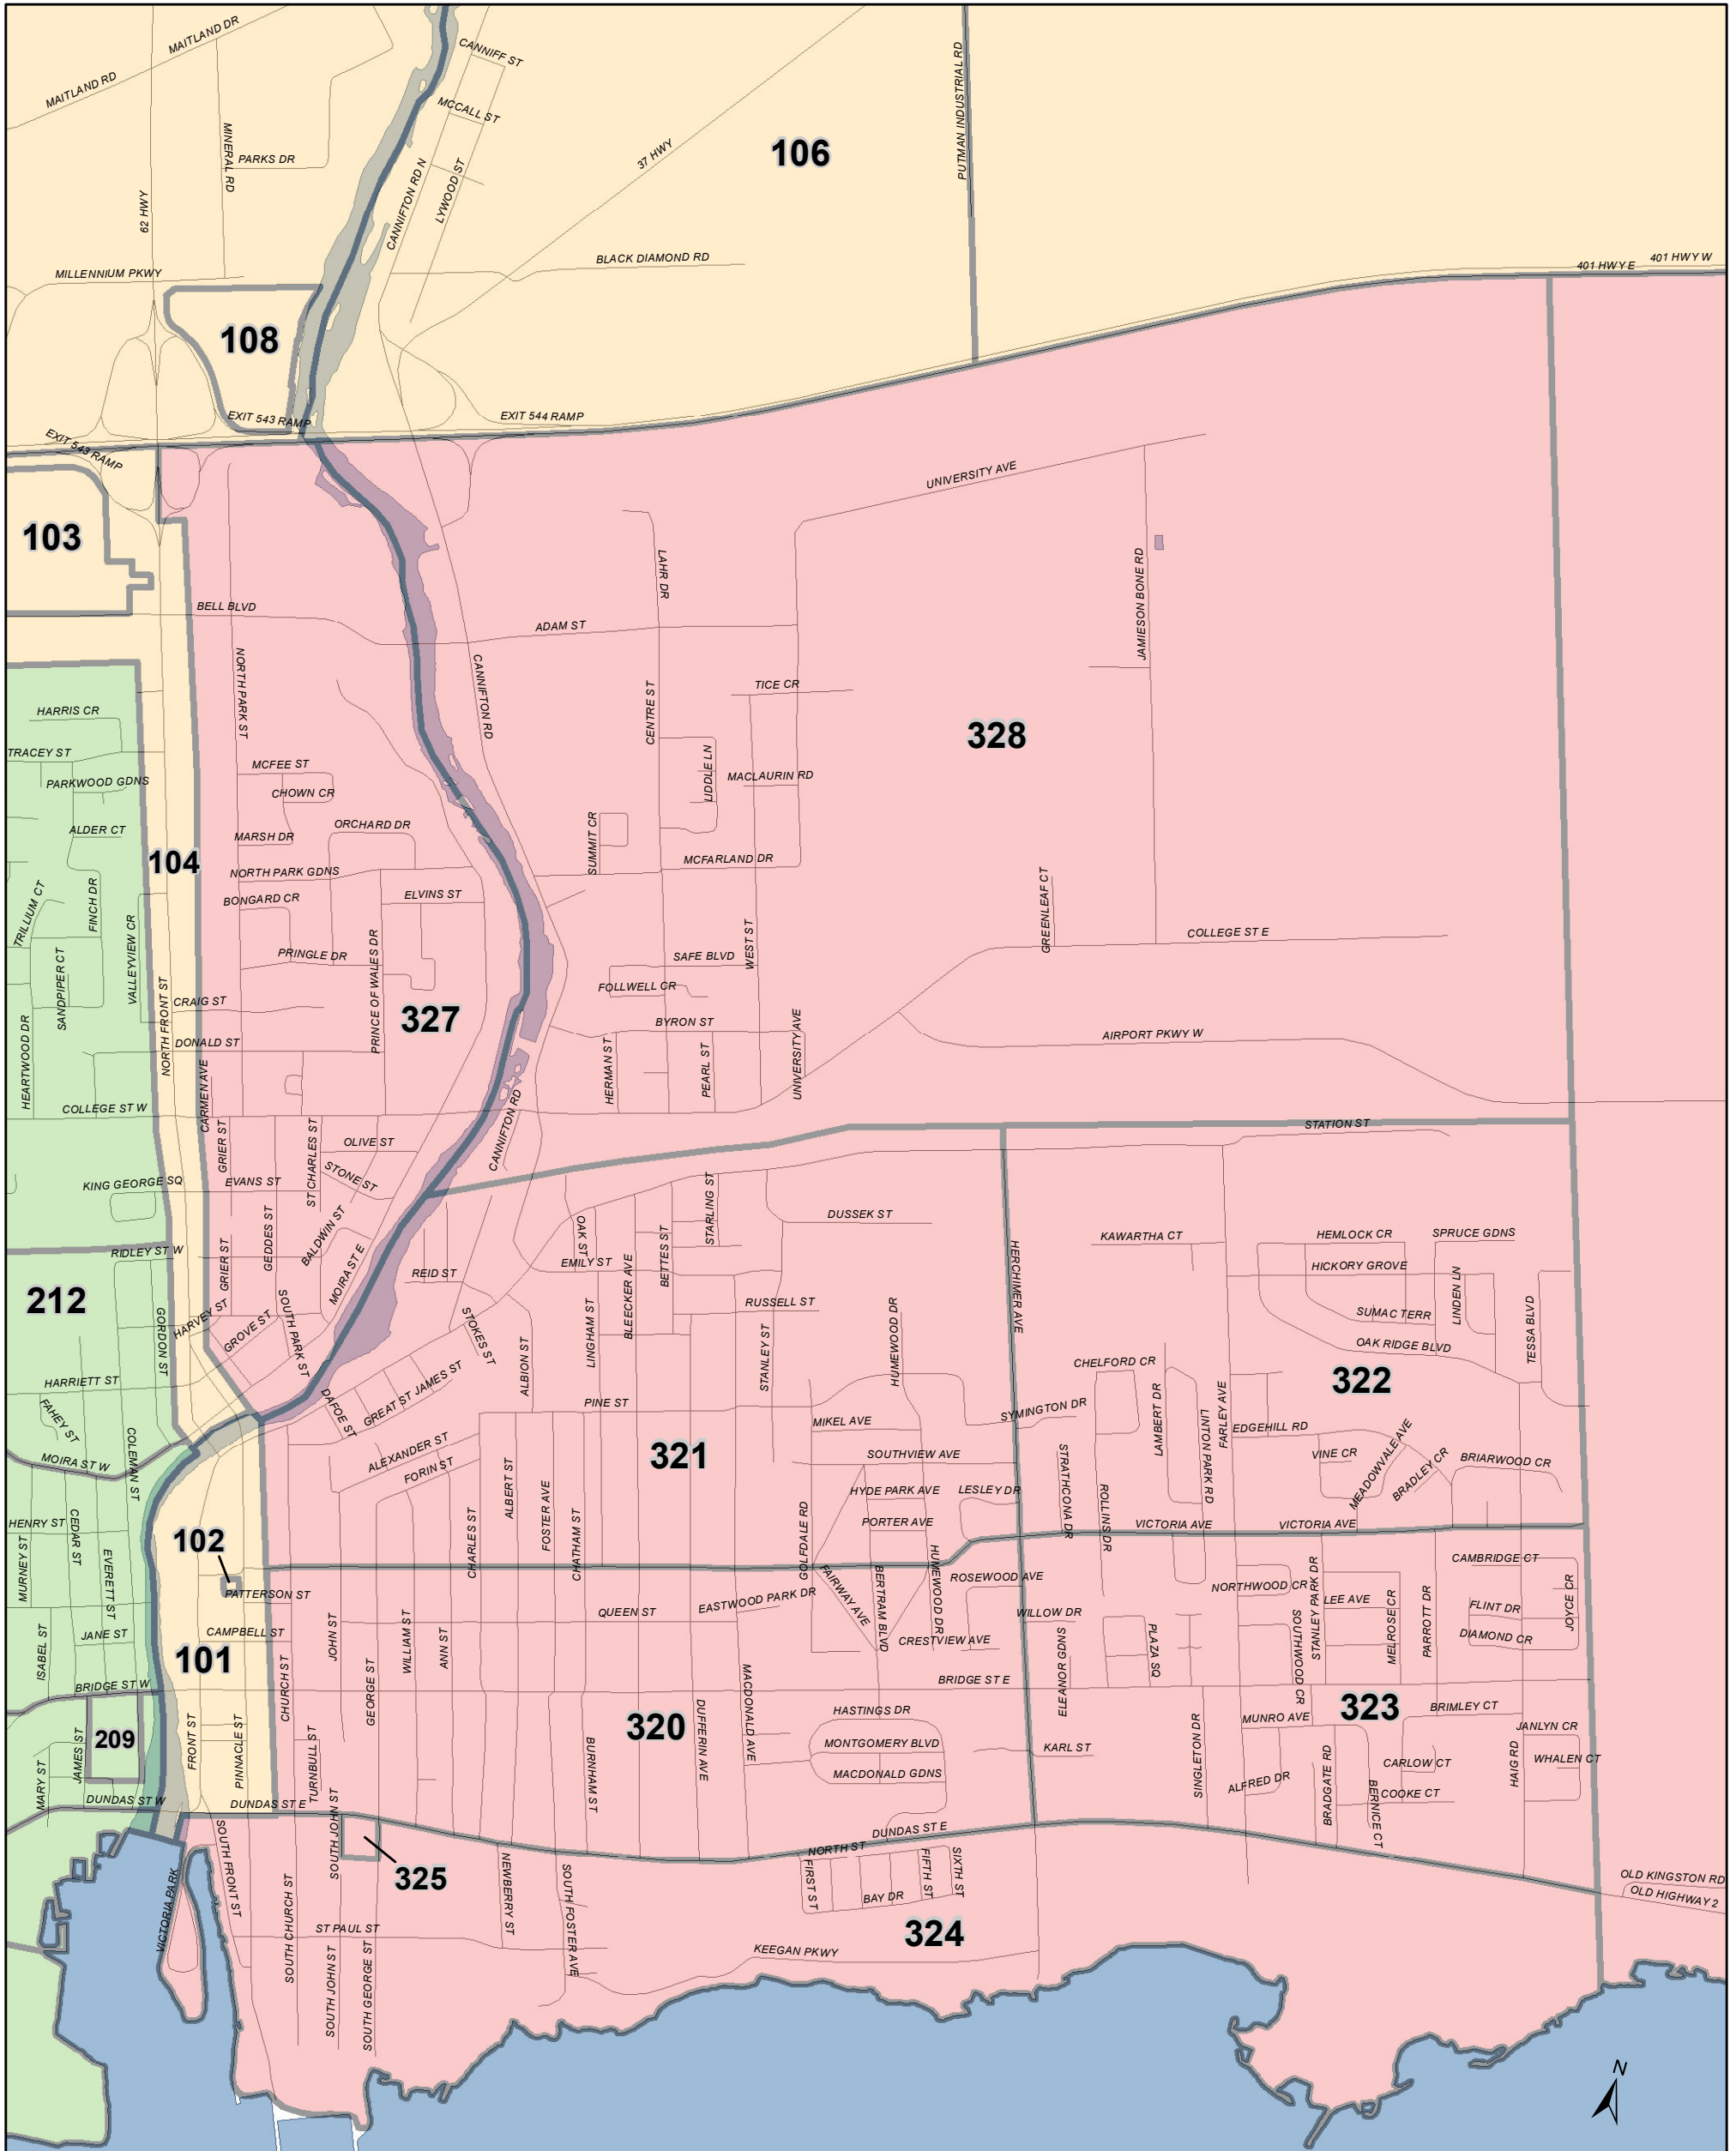

Belleville Police Service

Zones/ESZ Boundaries - 300

Legend

Zone

- 100
- 200
- 300

0 0.5 1 2
Kilometers

1:17,500